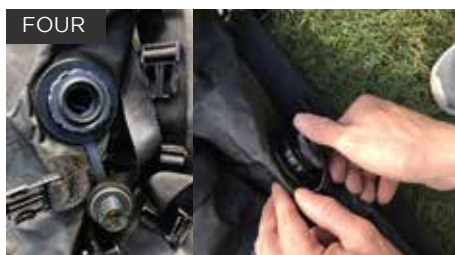

PLEASE READ INSTRUCTION CAREFULLY BEFORE USE

SETUP - INFLATION

Recommended procedure below. For safety reasons it is recommended that 2 persons set up any marquee. Ensure area is free from any sharp objects & overhead objects.

ONE
Unpack the marquee.

TWO
Roll out the marquee.

THREE
Lay the Inflatable Marquee out flat.

FOUR
Each leg on the marquee has a valve. Select valve to attach pump, screw inflation valve closed and leave cap off. On all other valves screw tight and fix cap.