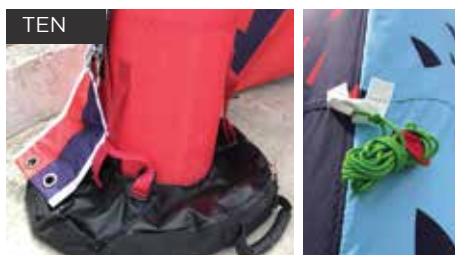

TEN
Fix Steel Pins and Guy Ropes or attach Sandbags provided.

IMPORTANT NOTES:

Check the wind and weather conditions before commencing construction.

Ensure you have the correct ground fixings for your application.

When the marquee is in use, do not leave your marquee unattended.