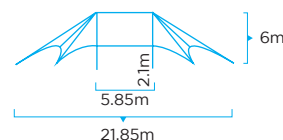

## SINGLE PEAK STAR

8M, 10M, 12M, 14M, 16M Diameter

Size	8M	10M	12M	14M	16M
Max Height	5M	5M	6M	6M	6M
Head Clearance	2.1M	2.1M	2.1M	2.1M	2.1M
Frame Weight	30KG	30KG	35KG	35KG	35KG
Poly Roof Weight	15KG	17KG	21KG	35KG	35KG
Frame Profile	76mm Dia Aluminium Tube, 2.0-2.5mm Thickness, Steel Feet				
Roof Fabric	Commercial Grade Polyester/ PU				
Roof Standard Colour					
Custom Print	Full-colour Digital Print/Full Sublimation				
Package Includes	Steel pins, Ground sheet, Protective cover				
Warranty	12 Months Manufacturer's Warranty on frame				

## DOUBLE PEAK STAR

13.65X8.65M, 16.4X 0.4M, 19.1X12.1M, 21.85X13.85M

Size	13.65 X 8.65M	16.4 X 10.4M	19.1 X 12.1M	21.85 X 13.85M
Max Height	5M	6M	6M	6M
Head Clearance	2.1M	2.1M	2.1M	2.1M
Frame Weight	60KG	70KG	70KG	70KG
Poly Roof Weight	36KG	51KG	66KG	77KG
Frame Profile	76mm Dia Aluminium Tube, 2.0-2.5mm Thickness, Steel Feet			
Roof Fabric	Commercial Grade Polyester/ PU			
Roof Standard Colour				
Custom Print	Full-colour Digital Print/Full Sublimation			
Package Includes	Steel pins, Ground sheet, Protective cover			
Warranty	12 Months Manufacturer's Warranty on frame			

13.65x8.65 m

16.40x10.40 m

19.10x12.10 m

21.85x13.85 m

## Suggested Capacity

SINGLE PEAK STAR MARQUEES			DOUBLE PEAK STAR MARQUEES		
Size	Seating with chairs	Seating with tables	Size	Seating with chairs	Seating with tables
8M	30	16	13.65x8.6M	110	55
10M	49	24	16.4x10.4M	140	90
12M	70	44	19.1x12.1M	160	120
14M	120	60	21.8x13.8M	280	150
16M	160	76			