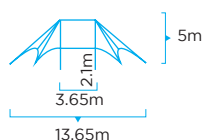

## SINGLE PEAK STAR

8M, 10M, 12M, 14M, 16M Diameter

Size	8M	10M	12M	14M	16M
Max Height	5M	5M	6M	6M	6M
Head Clearance	2.1M	2.1M	2.1M	2.1M	2.1M
Frame Weight	30KG	30KG	35KG	35KG	35KG
Poly Roof Weight	15KG	17KG	21KG	35KG	35KG
Frame Profile	76mm Dia Aluminium Tube, 2.0-2.5mm Thickness, Steel Feet				
Roof Fabric	Commercial Grade Polyester/ PU				
Roof Standard Colour					
Custom Print	Full-colour Digital Print/Full Sublimation				
Package Includes	Steel pins, Ground sheet, Protective cover				
Warranty	12 Months Manufacturer's Warranty on frame				

## DOUBLE PEAK STAR

13.65X8.65M, 16.4X 0.4M, 19.1X12.1M, 21.85X13.85M

Size	13.65 X 8.65M	16.4 X 10.4M	19.1 X 12.1M	21.85 X 13.85M
Max Height	5M	6M	6M	6M
Head Clearance	2.1M	2.1M	2.1M	2.1M
Frame Weight	60KG	70KG	70KG	70KG
Poly Roof Weight	36KG	51KG	66KG	77KG
Frame Profile	76mm Dia Aluminium Tube, 2.0-2.5mm Thickness, Steel Feet			
Roof Fabric	Commercial Grade Polyester/ PU			
Roof Standard Colour				
Custom Print	Full-colour Digital Print/Full Sublimation			
Package Includes	Steel pins, Ground sheet, Protective cover			
Warranty	12 Months Manufacturer's Warranty on frame			

13.65x8.65 m

16.40x10.40 m

19.10x12.10 m

21.85x13.85 m