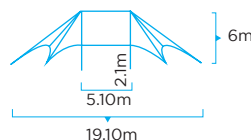

## SINGLE PEAK STAR

8M, 10M, 12M, 14M, 16M Diameter

Size	8M	10M	12M	14M	16M
Max Height	5M	5M	6M	6M	6M
Head Clearance	2.1M	2.1M	2.1M	2.1M	2.1M
Frame Weight	30KG	30KG	35KG	35KG	35KG
Poly Roof Weight	15KG	17KG	21KG	35KG	35KG
Frame Profile	76mm Dia Aluminium Tube, 2.0-2.5mm Thickness, Steel Feet				
Roof Fabric	Commercial Grade Polyester/ PU				
Roof Standard Colour					
Custom Print	Full-colour Digital Print/Full Sublimation				
Package Includes	Steel pins, Ground sheet, Protective cover				
Warranty	12 Months Manufacturer's Warranty on frame				

## DOUBLE PEAK STAR

13.65X8.65M, 16.4X 0.4M, 19.1X12.1M, 21.85X13.85M

Size	13.65 X 8.65M	16.4 X 10.4M	19.1 X 12.1M	21.85 X 13.85M
Max Height	5M	6M	6M	6M
Head Clearance	2.1M	2.1M	2.1M	2.1M
Frame Weight	60KG	70KG	70KG	70KG
Poly Roof Weight	36KG	51KG	66KG	77KG
Frame Profile	76mm Dia Aluminium Tube, 2.0-2.5mm Thickness, Steel Feet			
Roof Fabric	Commercial Grade Polyester/ PU			
Roof Standard Colour				
Custom Print	Full-colour Digital Print/Full Sublimation			
Package Includes	Steel pins, Ground sheet, Protective cover			
Warranty	12 Months Manufacturer's Warranty on frame			

13.65x8.65 m

16.40x10.40 m

19.10x12.10 m

21.85x13.85 m

## Suggested Capacity

SINGLE PEAK STAR MARQUEES			DOUBLE PEAK STAR MARQUEES		
Size	Seating with chairs	Seating with tables	Size	Seating with chairs	Seating with tables
8M	30	16	13.65x8.6M	110	55
10M	49	24	16.4x10.4M	140	90
12M	70	44	19.1x12.1M	160	120
14M	120	60	21.8x13.8M	280	150
16M	160	76			