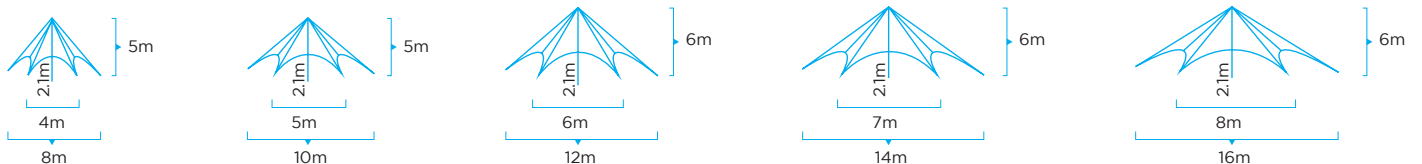

# STAR SHADE MARQUEES

- EASY SET-UP
- UV PROTECTION
- 99.99% UV

Hercules STAR MARQUEES are distinctive in design. Their unique shape ensures they will be noticed at any events while also offering much needed protection from the harsh Australia sun. This unit offers functionality, stylish appearance and fantastic value! They are the ideal promotional shelter and have large, flat panels that are perfect for digital printing.

## SINGLE PEAK STAR

8M, 10M, 12M, 14M, 16M Diameter

Size	8M	10M	12M	14M	16M
Max Height	5M	5M	6M	6M	6M
Head Clearance	2.1M	2.1M	2.1M	2.1M	2.1M
Frame Weight	30KG	30KG	35KG	35KG	35KG
Poly Roof Weight	15KG	17KG	21KG	35KG	35KG
Frame Profile	76mm Dia Aluminium Tube, 2.0-2.5mm Thickness, Steel Feet				
Roof Fabric	Commercial Grade Polyester/ PU				
Roof Standard Colour					
Custom Print	Full-colour Digital Print/Full Sublimation				
Package Includes	Steel pins, Ground sheet, Protective cover				
Warranty	12 Months Manufacturer's Warranty on frame				

## DOUBLE PEAK STAR

13.65X8.65M, 16.4X 0.4M, 19.1X12.1M, 21.85X13.85M

Size	13.65 X 8.65M	16.4 X 10.4M	19.1 X 12.1M	21.85 X 13.85M
Max Height	5M	6M	6M	6M
Head Clearance	2.1M	2.1M	2.1M	2.1M
Frame Weight	60KG	70KG	70KG	70KG
Poly Roof Weight	36KG	51KG	66KG	77KG
Frame Profile	76mm Dia Aluminium Tube, 2.0-2.5mm Thickness, Steel Feet			
Roof Fabric	Commercial Grade Polyester/ PU			
Roof Standard Colour				
Custom Print	Full-colour Digital Print/Full Sublimation			
Package Includes	Steel pins, Ground sheet, Protective cover			
Warranty	12 Months Manufacturer's Warranty on frame			

## Suggested Capacity

SINGLE PEAK STAR MARQUEES			DOUBLE PEAK STAR MARQUEES		
Size	Seating with chairs	Seating with tables	Size	Seating with chairs	Seating with tables
8M	30	16	13.65x8.6M	110	55
10M	49	24	16.4x10.4M	140	90
12M	70	44	19.1x12.1M	160	120
14M	120	60	21.8x13.8M	280	150
16M	160	76			