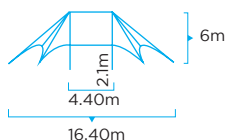

## SINGLE PEAK STAR

8M, 10M, 12M, 14M, 16M Diameter

Size	8M	10M	12M	14M	16M
Max Height	5M	5M	6M	6M	6M
Head Clearance	2.1M	2.1M	2.1M	2.1M	2.1M
Frame Weight	30KG	30KG	35KG	35KG	35KG
Poly Roof Weight	15KG	17KG	21KG	35KG	35KG
Frame Profile	76mm Dia Aluminium Tube, 2.0-2.5mm Thickness, Steel Feet				
Roof Fabric	Commercial Grade Polyester/ PU				
Roof Standard Colour					
Custom Print	Full-colour Digital Print/Full Sublimation				
Package Includes	Steel pins, Ground sheet, Protective cover				
Warranty	12 Months Manufacturer's Warranty on frame				

## DOUBLE PEAK STAR

13.65X8.65M, 16.4X 0.4M, 19.1X12.1M, 21.85X13.85M

Size	13.65 X 8.65M	16.4 X 10.4M	19.1 X 12.1M	21.85 X 13.85M
Max Height	5M	6M	6M	6M
Head Clearance	2.1M	2.1M	2.1M	2.1M
Frame Weight	60KG	70KG	70KG	70KG
Poly Roof Weight	36KG	51KG	66KG	77KG
Frame Profile	76mm Dia Aluminium Tube, 2.0-2.5mm Thickness, Steel Feet			
Roof Fabric	Commercial Grade Polyester/ PU			
Roof Standard Colour				
Custom Print	Full-colour Digital Print/Full Sublimation			
Package Includes	Steel pins, Ground sheet, Protective cover			
Warranty	12 Months Manufacturer's Warranty on frame			

13.65x8.65 m

16.40x10.40 m

19.10x12.10 m

21.85x13.85 m