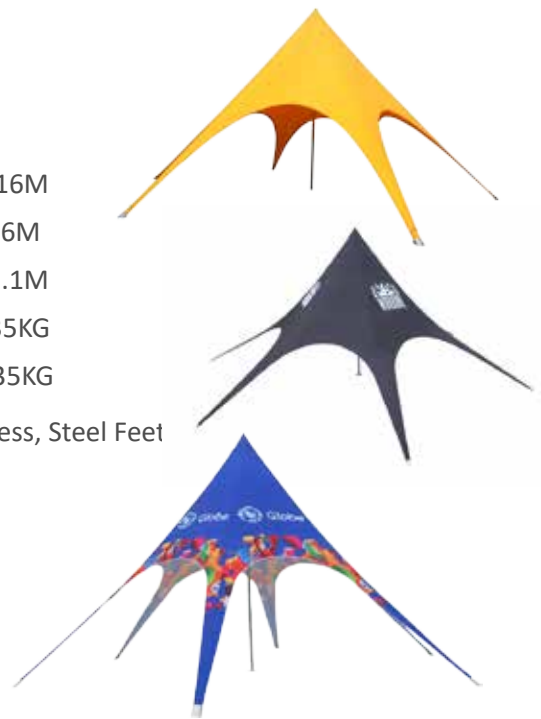

# STAR SHADE MARQUEES

- EASY SET-UP
- UV PROTECTION
- 99.99% UV

Hercules STAR MARQUEES are distinctive in design. Their unique shape ensures they will be noticed at any events while also offering much needed protection from the harsh Australia sun. This unit offers functionality, stylish appearance and fantastic value! They are the ideal promotional shelter and have large, flat panels that are perfect for digital printing.

## SINGLE PEAK STAR

8M, 10M, 12M, 14M, 16M Diameter

Size	8M	10M	12M	14M	16M
Max Height	5M	5M	6M	6M	6M
Head Clearance	2.1M	2.1M	2.1M	2.1M	2.1M
Frame Weight	30KG	30KG	35KG	35KG	35KG
Poly Roof Weight	15KG	17KG	21KG	35KG	35KG
Frame Profile	76mm Dia Aluminium Tube, 2.0-2.5mm Thickness, Steel Feet				
Roof Fabric	Commercial Grade Polyester/ PU				
Roof Standard Colour					
Custom Print	Full-colour Digital Print/Full Sublimation				
Package Includes	Steel pins, Ground sheet, Protective cover				
Warranty	12 Months Manufacturer's Warranty on frame				

## DOUBLE PEAK STAR

13.65X8.65M, 16.4X 0.4M, 19.1X12.1M, 21.85X13.85M

Size	13.65 X 8.65M	16.4 X 10.4M	19.1 X 12.1M	21.85 X 13.85M
Max Height	5M	6M	6M	6M
Head Clearance	2.1M	2.1M	2.1M	2.1M
Frame Weight	60KG	70KG	70KG	70KG
Poly Roof Weight	36KG	51KG	66KG	77KG
Frame Profile	76mm Dia Aluminium Tube, 2.0-2.5mm Thickness, Steel Feet			
Roof Fabric	Commercial Grade Polyester/ PU			
Roof Standard Colour				
Custom Print	Full-colour Digital Print/Full Sublimation			
Package Includes	Steel pins, Ground sheet, Protective cover			
Warranty	12 Months Manufacturer's Warranty on frame			

## Suggested Capacity

SINGLE PEAK STAR MARQUEES			DOUBLE PEAK STAR MARQUEES		
Size	Seating with chairs	Seating with tables	Size	Seating with chairs	Seating with tables
8M	30	16	13.65x8.6M	110	55
10M	49	24	16.4x10.4M	140	90
12M	70	44	19.1x12.1M	160	120
14M	120	60	21.8x13.8M	280	150
16M	160	76			