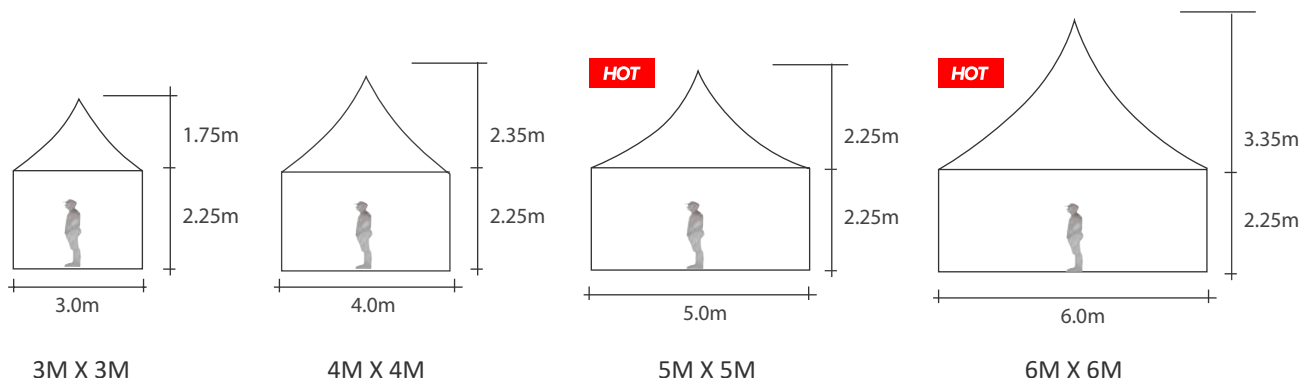

PAVILION MARQUEE

SEMI-PERMANENT STRUCTURE

63mm Dia. Frame Tube

3M X 3M, 4M X 4M, 5M X 5M, 6M X 6M

Hercules PAVILION is a versatile shelter for any outdoor festivals and events distinguished by a high central peaked roof. This event marquee provides stylish structure and effort of more semi-permanent structure. It is easy to assemble and can be joined together for stunning visual impact. Full sublimation printing is available on all panels.

Size	3 X 3M	4 X 4M	5 X 5M	6 X 6M
Max Height	4.0M	4.6M	4.5M	5.6M
Head Clearance	2.25M	2.25M	2.25M	2.25M
Frame Weight	48KG	60KG	75KG	81KG
Roof Weight	12KG	19KG	30KG	35KG
Frame Profile	63mm Dia Aluminium tube, 2.5mm Thickness, Steel feet & connectors			
Roof Fabric	580 GSM PVC (100% PVC)			
Standard Roof Colours				
Custom Print	Full- colour Digital Printing			
Package Includes	Steel pins, Protective cover			
Warranty	5 Year Manufacturer's Warranty on frame*			
Accessories options	Solid wall, Window wall, Door Wall, Sandbag			